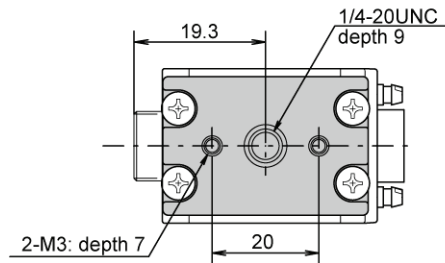

10.3 Dimensions

PV500

Keypad

Camera

Quad-speed Digital Camera: ANPVC1040 / 2 Mega-pixel Digital Camera: ANPVC1210

Note

The mounting plate can be attached to four sides of camera except lens attaching side and cable connecting side.

Camera Cable: ANPVC8103, ANPVC8105, ANPVC8110

1: Product number label

2: Ferrite core

L: Cable length

ANPVC8103: 3 m, ANPVC8105: 5 m, ANPVC8110: 10 m

Ultra Compact Digital Camera: ANPVC1021
Camera Head

With the mounting plate

Without the mounting plate

Camera Control Unit

With the mounting plate

Without the mounting plate