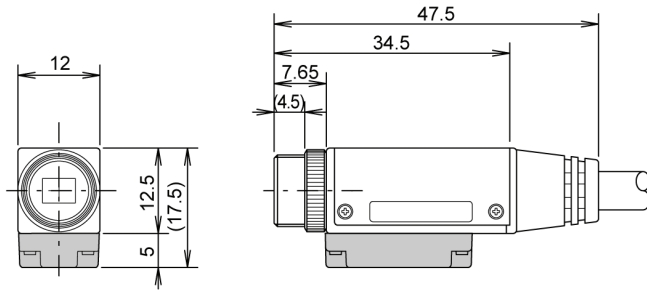

10.3 Dimensions

PV500

Keypad

Camera

Quad-speed Digital Camera: ANPVC1040 / 2 Mega-pixel Digital Camera: ANPVC1210

Note

The mounting plate can be attached to four sides of camera except lens attaching side and cable connecting side.

Camera Cable: ANPVC8103, ANPVC8105, ANPVC8110

1: Product number label

2: Ferrite core

L: Cable length

ANPVC8103: 3 m, ANPVC8105: 5 m, ANPVC8110: 10 m

Ultra Compact Digital Camera: ANPVC1021
Camera Head

With the mounting plate

Without the mounting plate

Camera Control Unit

With the mounting plate

Without the mounting plate