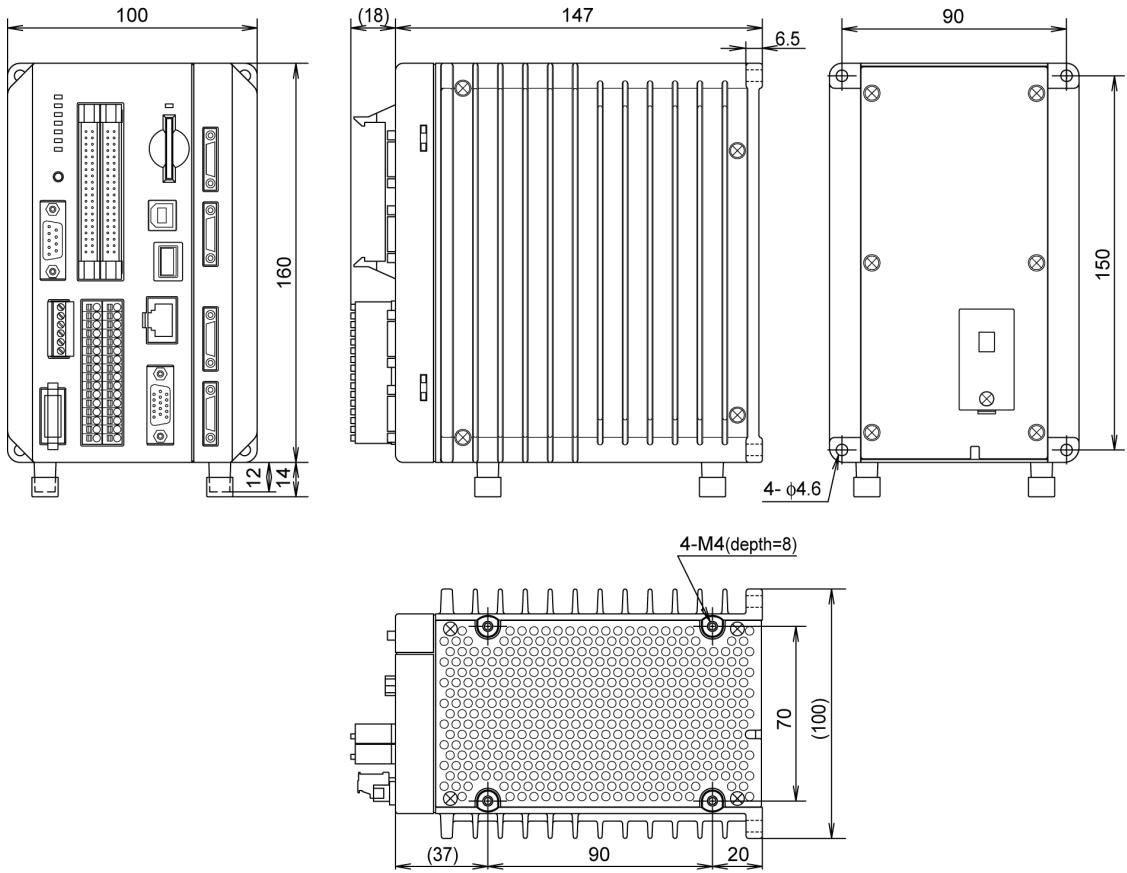

10.3 Dimensions

PV500

Keypad

Camera

Quad-speed Digital Camera: ANPVC1040 / 2 Mega-pixel Digital Camera: ANPVC1210

Note

The mounting plate can be attached to four sides of camera except lens attaching side and cable connecting side.

Camera Cable: ANPVC8103, ANPVC8105, ANPVC8110

1: Product number label

2: Ferrite core

L: Cable length

ANPVC8103: 3 m, ANPVC8105: 5 m, ANPVC8110: 10 m

Ultra Compact Digital Camera: ANPVC1021
Camera Head

With the mounting plate

Without the mounting plate

Camera Control Unit

With the mounting plate

Without the mounting plate