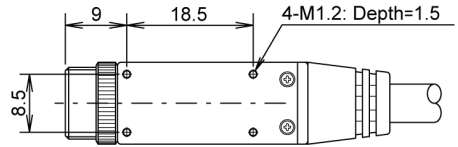

10.3 Dimensions

PV500

Keypad

Camera

Quad-speed Digital Camera: ANPVC1040 / 2 Mega-pixel Digital Camera: ANPVC1210

Note

The mounting plate can be attached to four sides of camera except lens attaching side and cable connecting side.

Camera Cable: ANPVC8103, ANPVC8105, ANPVC8110

1: Product number label

2: Ferrite core

L: Cable length

ANPVC8103: 3 m, ANPVC8105: 5 m, ANPVC8110: 10 m

Ultra Compact Digital Camera: ANPVC1021
Camera Head

With the mounting plate

Without the mounting plate

Camera Control Unit

With the mounting plate

Without the mounting plate