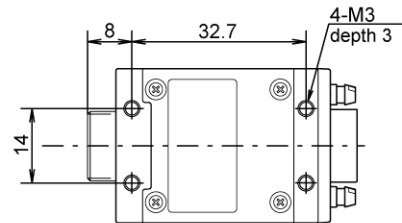

10.3 Dimensions

PV500

Keypad

Camera

Quad-speed Digital Camera: ANPVC1040 / 2 Mega-pixel Digital Camera: ANPVC1210

Note

The mounting plate can be attached to four sides of camera except lens attaching side and cable connecting side.

Camera Cable: ANPVC8103, ANPVC8105, ANPVC8110

1: Product number label

2: Ferrite core

L: Cable length

ANPVC8103: 3 m, ANPVC8105: 5 m, ANPVC8110: 10 m

Ultra Compact Digital Camera: ANPVC1021
Camera Head

With the mounting plate

Without the mounting plate

Camera Control Unit

With the mounting plate

Without the mounting plate