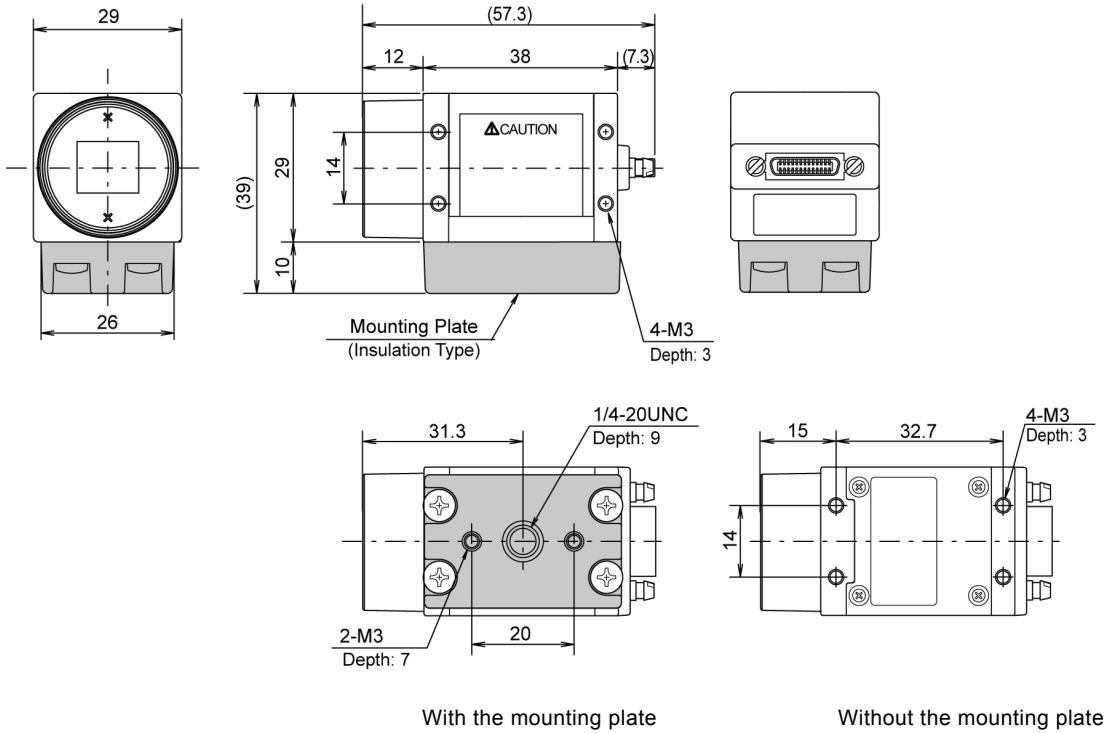

10.3 Dimensions

PV500

Keypad

Camera

Quad-speed Digital Camera: ANPVC1040 / 2 Mega-pixel Digital Camera: ANPVC1210

Note

The mounting plate can be attached to four sides of camera except lens attaching side and cable connecting side.

Camera Cable: ANPVC8103, ANPVC8105, ANPVC8110

1: Product number label

2: Ferrite core

L: Cable length

ANPVC8103: 3 m, ANPVC8105: 5 m, ANPVC8110: 10 m

Ultra Compact Digital Camera: ANPVC1021
Camera Head

With the mounting plate

Without the mounting plate

Camera Control Unit

With the mounting plate

Without the mounting plate