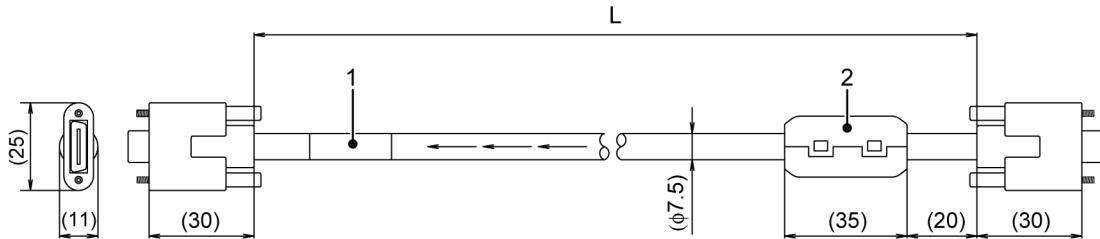

10.3 Dimensions

PV500

Keypad

Camera

Quad-speed Digital Camera: ANPVC1040 / 2 Mega-pixel Digital Camera: ANPVC1210

Note

The mounting plate can be attached to four sides of camera except lens attaching side and cable connecting side.

Camera Cable: ANPVC8103, ANPVC8105, ANPVC8110

1: Product number label

2: Ferrite core

L: Cable length

ANPVC8103: 3 m, ANPVC8105: 5 m, ANPVC8110: 10 m

Ultra Compact Digital Camera: ANPVC1021
Camera Head

With the mounting plate