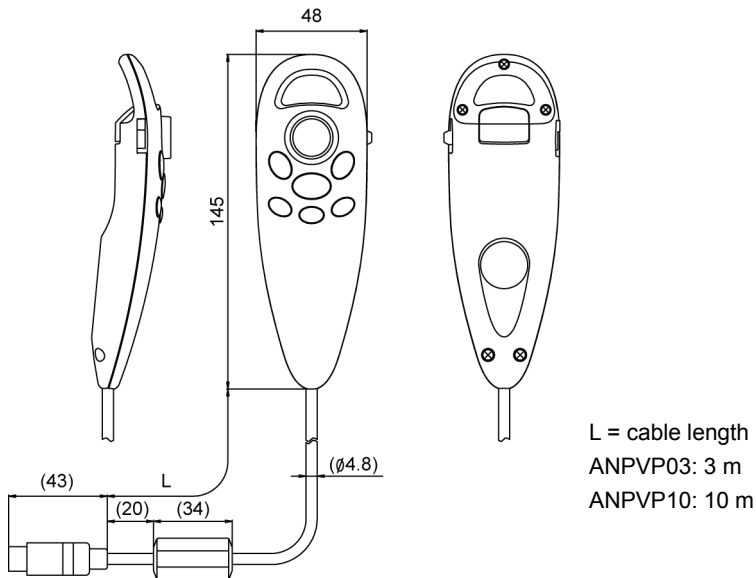

10.3 Dimensions

PV500

Keypad

Camera

Quad-speed Digital Camera: ANPVC1040 / 2 Mega-pixel Digital Camera: ANPVC1210

Note

The mounting plate can be attached to four sides of camera except lens attaching side and cable connecting side.

Camera Cable: ANPVC8103, ANPVC8105, ANPVC8110

1: Product number label

2: Ferrite core

L: Cable length

ANPVC8103: 3 m, ANPVC8105: 5 m, ANPVC8110: 10 m

Ultra Compact Digital Camera: ANPVC1021
Camera Head

With the mounting plate

Without the mounting plate

Camera Control Unit

With the mounting plate

Without the mounting plate