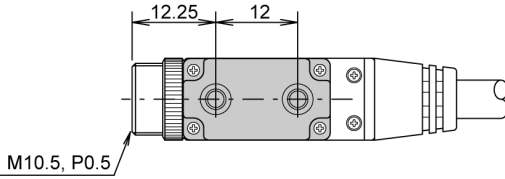

10.3 Dimensions

PV500

Keypad

Camera

Quad-speed Digital Camera: ANPVC1040 / 2 Mega-pixel Digital Camera: ANPVC1210

Note

The mounting plate can be attached to four sides of camera except lens attaching side and cable connecting side.

Camera Cable: ANPVC8103, ANPVC8105, ANPVC8110

1: Product number label

2: Ferrite core

L: Cable length

ANPVC8103: 3 m, ANPVC8105: 5 m, ANPVC8110: 10 m

Ultra Compact Digital Camera: ANPVC1021
Camera Head

With the mounting plate

Without the mounting plate

Camera Control Unit

With the mounting plate

Without the mounting plate