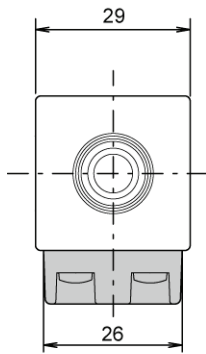

10.3 Dimensions

PV500

Keypad

Camera

Quad-speed Digital Camera: ANPVC1040 / 2 Mega-pixel Digital Camera: ANPVC1210

Note

The mounting plate can be attached to four sides of camera except lens attaching side and cable connecting side.

Camera Cable: ANPVC8103, ANPVC8105, ANPVC8110

1: Product number label

2: Ferrite core

L: Cable length

ANPVC8103: 3 m, ANPVC8105: 5 m, ANPVC8110: 10 m

Ultra Compact Digital Camera: ANPVC1021
Camera Head

With the mounting plate

Without the mounting plate

Camera Control Unit

With the mounting plate

Without the mounting plate