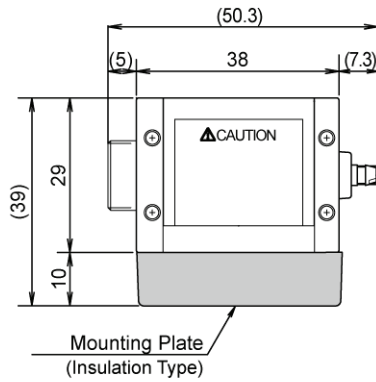

10.3 Dimensions

PV500

Keypad

Camera

Quad-speed Digital Camera: ANPVC1040 / 2 Mega-pixel Digital Camera: ANPVC1210

Note

The mounting plate can be attached to four sides of camera except lens attaching side and cable connecting side.

Camera Cable: ANPVC8103, ANPVC8105, ANPVC8110

1: Product number label

2: Ferrite core

L: Cable length

ANPVC8103: 3 m, ANPVC8105: 5 m, ANPVC8110: 10 m

Ultra Compact Digital Camera: ANPVC1021
Camera Head

With the mounting plate

Without the mounting plate

Camera Control Unit

With the mounting plate

Without the mounting plate